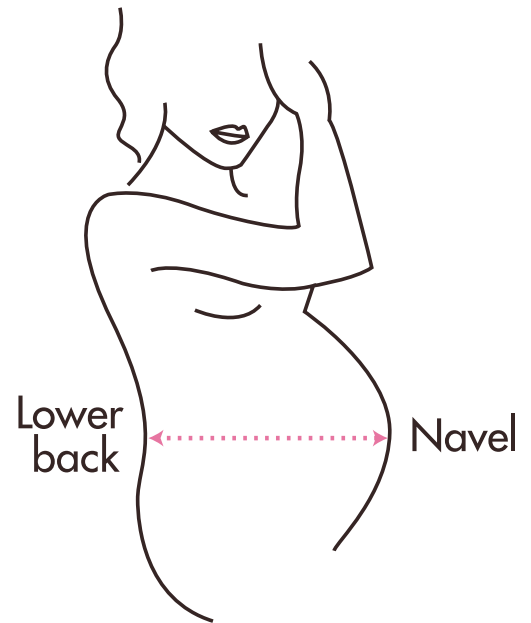

Pregnancy Pillow Sizing and Measurement Guideline:

The Utterly Yours™ Pregnancy Pillow is produced in three sizes. Please refer to the chart below to determine your size.

Utterly Yours™ Pregnancy Pillow Sizing

| | Weight | Measurement* |
|--------|---------------|--------------|
| Small | up to 160 lbs | up to 40" |
| Medium | 160 - 210 lbs | 40" to 50" |
| Large | 210 - 260 lbs | 50" to 60" |

Measure all the way around the largest part of your pregnant belly. If you are still uncertain, email us at info@utterlyyours.com and we will be happy to guide you as to which size would fit you best.